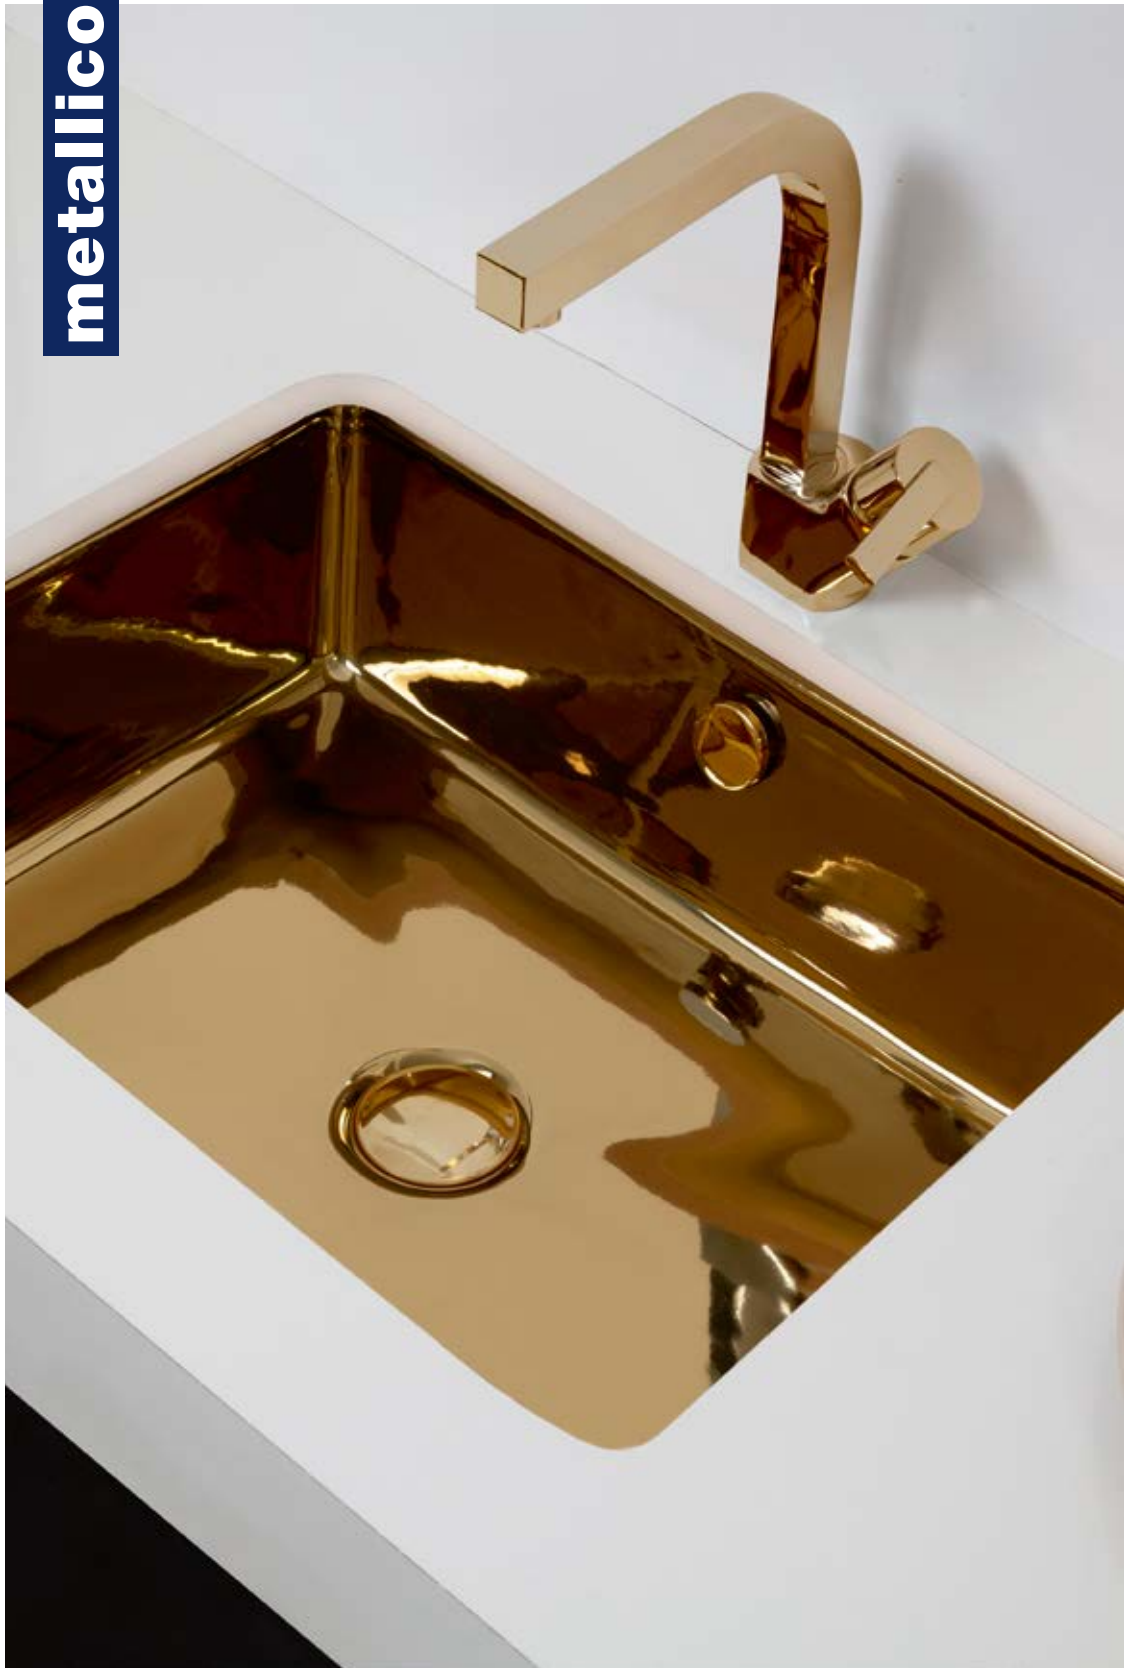

DARK BLUE-GLOSSY

ORANGE-GLOSSY

GREY-MATT

MOSS GREEN-GLOSSY

BURGUNDY-GLOSSY

MOCHA-MATT

PLATINUM-GLOSSY

BLACK-GLOSSY

metallico

**metallico**

metallico

naos

antares 85

**antares 100**

**kastra**

**kastra gm**

RED-GLOSSY

WHITE-GLOSSY

GREY-MATT

MOCHA-MATT

DARK BLUE-GLOSSY

ORANGE-GLOSSY

BLACK-MATT

BLACK-MATT