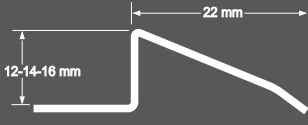

0,60 mm Paslanmaz Kot Farkı Profilleri 304

	12 mm	14 mm	16 mm
Satine	250 cm SAY.229.12.STN 77 ₺	250 cm SAY.229.14.STN 77 ₺	250 cm SAY.229.16.STN 81 ₺
Parlak	250 cm SAY.229.12.P 77 ₺	250 cm SAY.229.14.P 77 ₺	250 cm SAY.229.16.P 81 ₺
Ayna	244 cm SAY.229.12.S.A 85 ₺	244 cm SAY.229.14.S.A 90 ₺	244 cm SAY.229.16.S.A 90 ₺
Altın	244 cm SAY.229.12.PA 93 ₺	244 cm SAY.229.14.PA 99 ₺	244 cm SAY.229.16.PA 99 ₺
Bronz	244 cm SAY.229.12.PB 96 ₺	244 cm SAY.229.14.PB 102 ₺	244 cm SAY.229.16.PB 102 ₺
Siyah Ayna	244 cm SAY.229.12.S.A.S 127 ₺	244 cm SAY.229.14.S.A.S 135 ₺	244 cm SAY.229.16.S.A.S 135 ₺