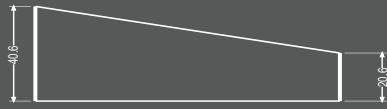

SAY 233 - SAY 234

Paslanmaz
Meyil Profilleri
304

0,60 mm

Geniş Bitim

100 cm

Satine
SAY.233.100.STN **86 ₺**

Parlak
SAY.233.100.P **86 ₺**

150 cm

Satine
SAY.233.150.STN **118 ₺**

Parlak
SAY.233.150.P **118 ₺**

250 cm

Satine
SAY.233.250.STN **160 ₺**

Parlak
SAY.233.250.P **160 ₺**

Dar Bitim

100 cm

Satine
SAY.234.100.STN **86 ₺**

Parlak
SAY.234.100.P **86 ₺**

150 cm

Satine
SAY.234.150.STN **118 ₺**

Parlak
SAY.234.150.P **118 ₺**

250 cm

Satine
SAY.234.250.STN **160 ₺**

Parlak
SAY.234.250.P **160 ₺**

Fiyatlar Takımdır.

Uygulama Videosu