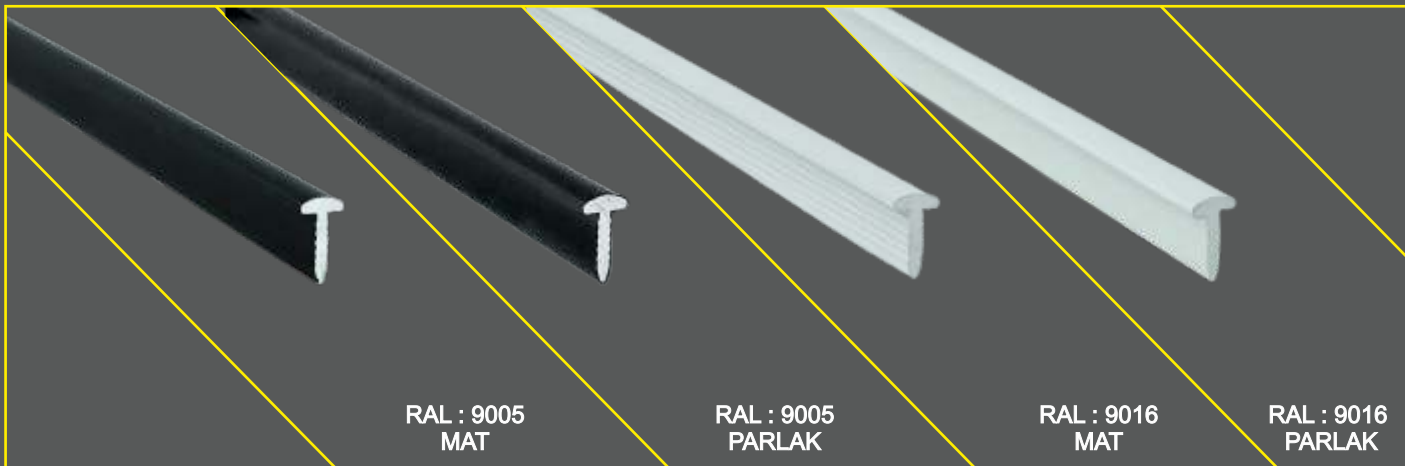

RAL : 9005
MAT

RAL : 9005
PARLAK

RAL : 9016
MAT

RAL : 9016
PARLAK