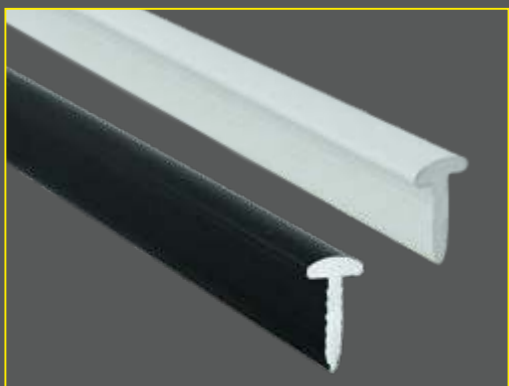

CUPON 362.B/W

Alüminyum
Bordür Profili

Black & White

270 cm.

Tasarım ve şıklığın
bir arada bulunduğu yeni serimiz.
Ürünlerimize **statik boya** ile renk kattık.

Siyah

CUPON.362.8.B.M.S.
26,65 ₺

Beyaz

CUPON.362.8.B.M.B.
26,65 ₺

Siyah Parlak

CUPON.362.8.B.P.S.
26,65 ₺

Beyaz Parlak

CUPON.362.8.B.P.B.
26,65 ₺