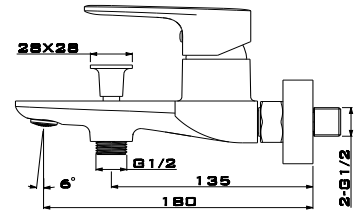

Ceramic Cartridge
%100 Brass
Ideal Working Pressure 5 Bar
Water Flow Rate 10-12 Lt/Min

Seramik Kartuş
%100 Pirinç
İdeal Çalışma Basıncı 5 Bar
Su Akış Miktarı Dakikada 10-12 Lt.

Technical Drawing:
Teknik Çizim: