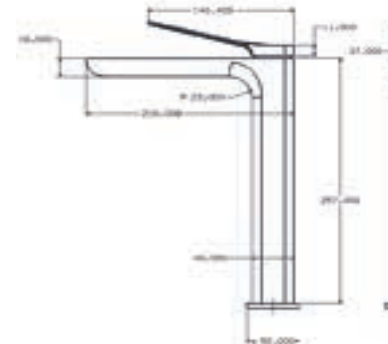

MODERNA

BASIN FAUCET / LAVABO ARMATÜRÜ

Ceramic Cartridge
%100 Brass
Ideal Working Pressure 5 Bar
Water Flow Rate 8-10 lt/Min

Seramik Kartuş
%100 Pirinç
İdeal Çalışma Basıncı 5 Bar
Su Akış Miktarı Dakikada 8-10 Lt.

Technical Drawing:
Teknik Çizim:

HIGH BASIN FAUCET / YÜKSEK LAVABO ARMATÜRÜ

Ceramic Cartridge
%100 Brass
Ideal Working Pressure 5 Bar
Water Flow Rate 8-10 lt/Min

Seramik Kartuş
%100 Pirinç
İdeal Çalışma Basıncı 5 Bar
Su Akış Miktarı Dakikada 8-10 Lt.

Technical Drawing:
Teknik Çizim: