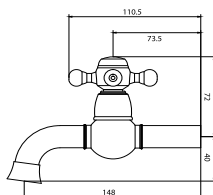

7.6 mm Salmastra
Tesisat Bağlantısı G 1/2

7.6 mm Packing

7.6 mm Salmastra

SHOWER SET / DUŞ SETİ

TR 2400 G
Gold (PVD)
Altın (PVD)

TR 2400 R
Rose (PVD)
Rose (PVD)

TR 1400 C
Chrome
Krom

150cm Spiral Hose
120cm Slide Pipe Length
Single Function Hand Shower
Ideal Working Pressure 5 Bar
Water Flow Rate 10-12Lt/Min