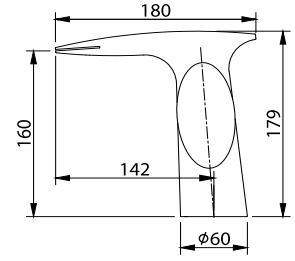

Technical Drawing:
Teknik Çizim:

SHOWER SET / DUŞ SETİ

NS 2251 BC
Black Chrome
Siyah Krom

NS 2250 WC
White Chrome
Beyaz Krom

150cm Spiral Hose
120cm Slide Pipe Length
Single Function Hand Shower
Ideal Working Pressure 5 Bar
Water Flow Rate 10-12lt/Min