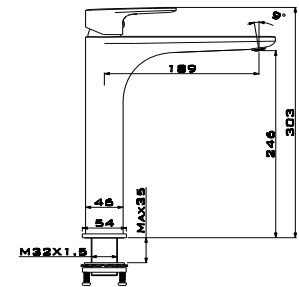

It is recommended to use filtered angle valve with products to prevent faucet damage due to all kind of pollution that may occur during installation.
Tesisatta oluşabilecek her türlü kirliliğin armatüre zararını önlemek için ürünle birlikte filtrelili ara musluk kullanılması tavsiye edilir.