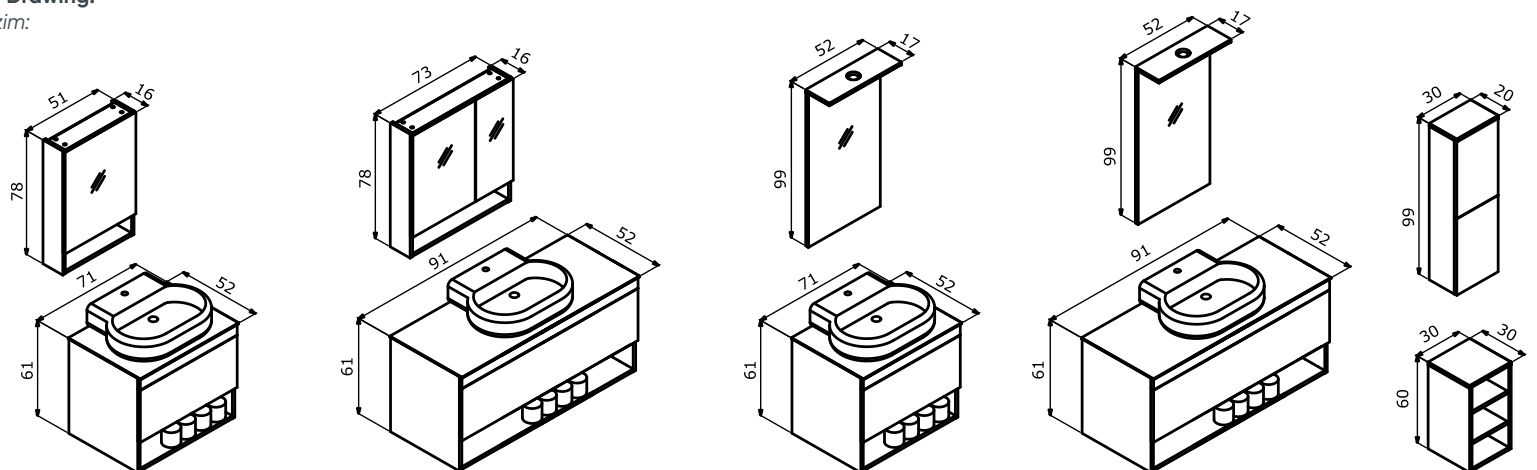

Technical Drawing:
Teknik Çizim: