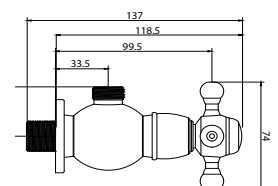

7.6 mm Salmastra
Tesisat Bağlantısı G 1/2

7.6 mm Packing

7.6 mm Salmastra

SHOWER SET / DUŞ SETİ

TR 2400 G
Gold (PVD)
Altın (PVD)

TR 2400 R
Rose (PVD)
Rose (PVD)

TR 1400 C
Chrome
Krom

150cm Spiral Hose
120cm Slide Pipe Length
Single Function Hand Shower
Ideal Working Pressure 5 Bar
Water Flow Rate 10-12Lt/Min