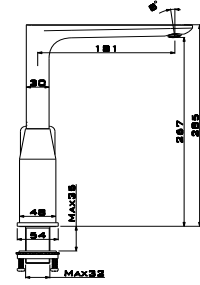

It is recommended to use filtered angle valve with products to prevent faucet damage due to all kind of pollution that may occur during installation.
Tesisatta oluşabilecek her türlü kirliliğin armatüre zararını önlemek için ürünle birlikte filtrelili ara musluk kullanılması tavsiye edilir.