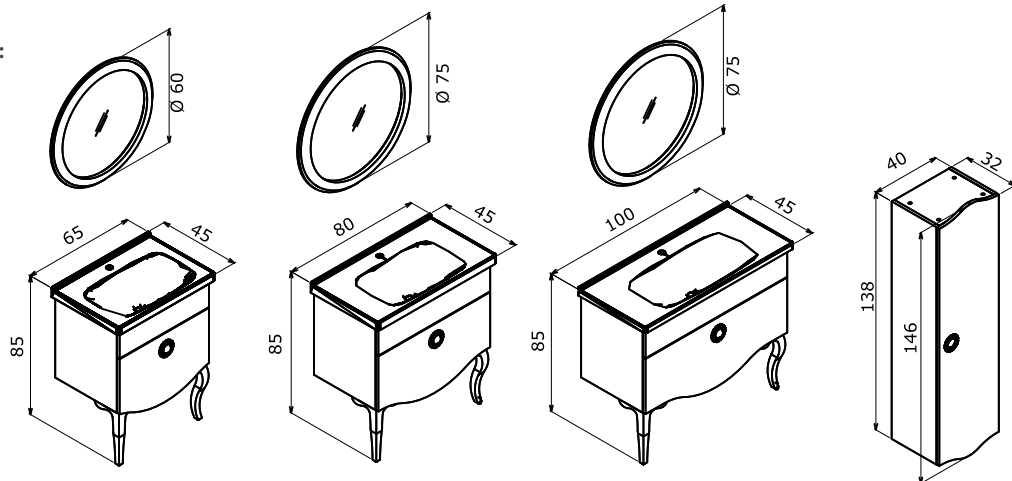

Duden

with drawer
çekmeceli

Functional and decorative lines
Fonksiyonel ve dekoratif çizgiler

Duden 100 With Drawer / Çekmeceli
Odeon Red Walnut / Odeon Kızıl Ceviz

60 cm / 80 cm / 100 cm

Ceramic Basin
Seramik Etajerli Lavabo