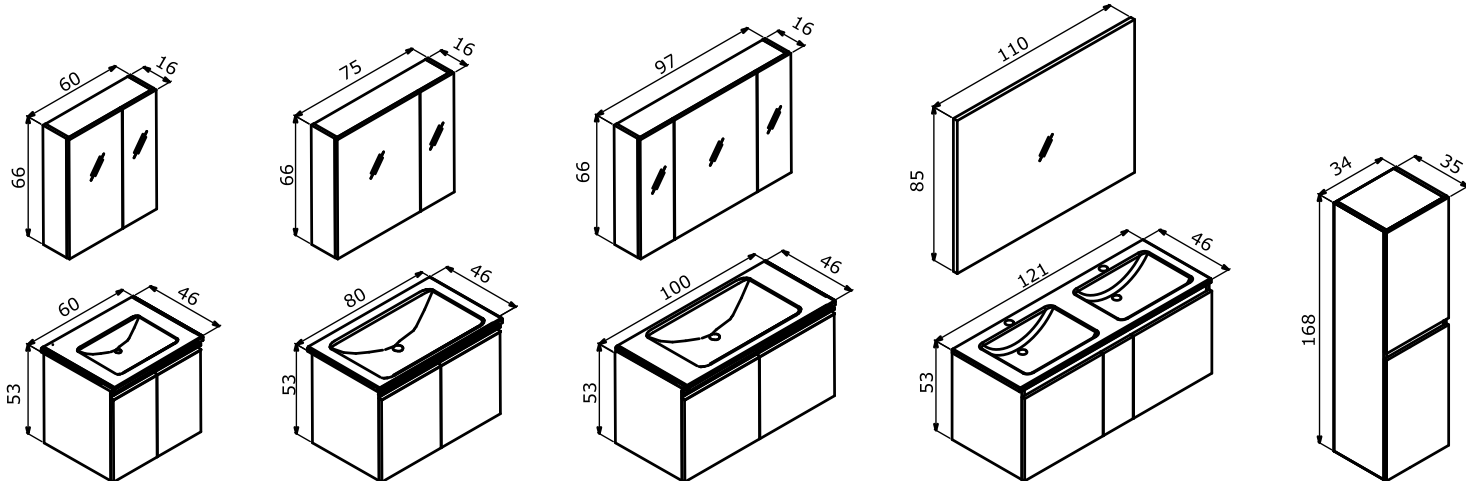

High Gloss White Lacquer
Parlak Beyaz Lake

Terme

Terme 60 With Door / Kapaklı
High Gloss Kaşmir Lacquer / Parlak Cashmere Lake

Terme 100 With Drawer / Çekmeceli
High Gloss Grey Lacquer / Parlak Gri Lake

60 cm / 80 cm / 100 cm / 120 cm