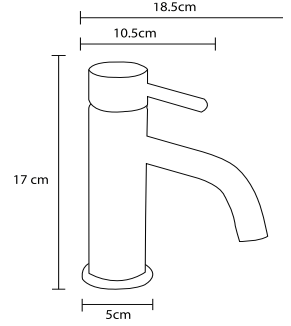

Ideal Working Pressure 5 Bar
Water Flow Rate 10-12 lt/Min

İdeal Çalışma Basıncı 5 Bar
Su Akış Miktarı Dakikada 10-12 Lt.