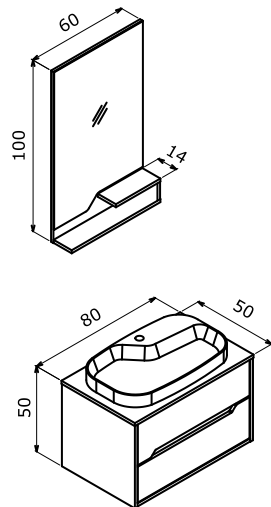

Technical Drawing:
Teknik Çizim: