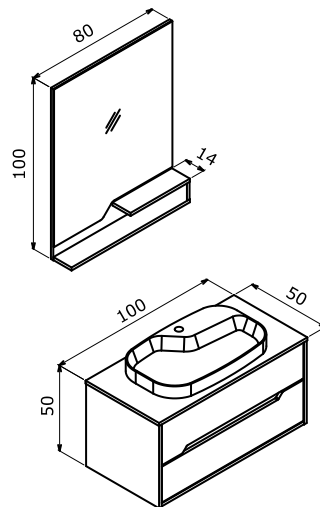

Technical Drawing:
Teknik Çizim: