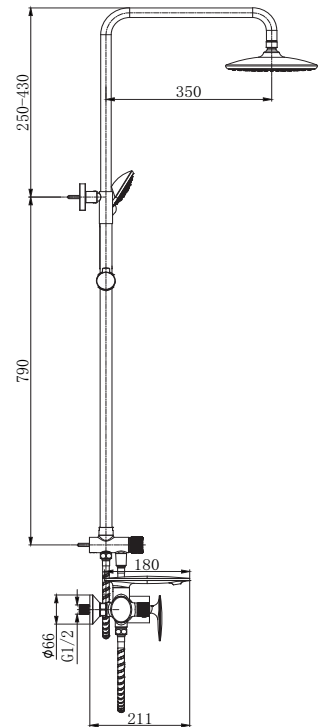

150cm Spiral Hose
120cm Slide Pipe Length
Single Function Hand Shower
Ideal Working Pressure 5 Bar
Water Flow Rate 10-12lt/Min

150 cm Spiral Hortum
120 cm Sürgü Boru Uzunluğu
Tek Fonksiyonlu El Duşu
İdeal Çalışma Basıncı 5 Bar
Su Akış Miktarı Dakikada 10-12 Lt.