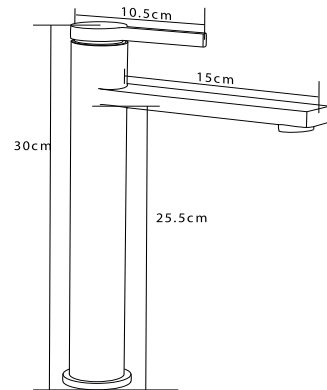

It is recommended to use filtered angle valve with products to prevent faucet damage due to all kind of pollution that may occur during installation.
Tesisatta oluşabilecek her türlü kirliliğin armatüre zararını önlemek için ürünle birlikte filtrelili ara musluk kullanılması tavsiye edilir.