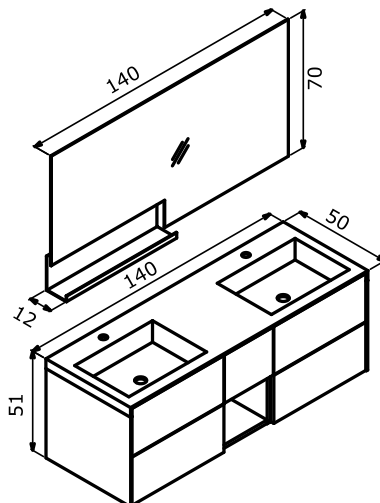

ORJA

Molino 105 Matt Powder Lacquer / Mat Pudra Lake

85 cm / 105 cm / 125 cm / 165 cm

**Semi Concealed Ceramic Sink
Marble Countertop**
Yarı Gömme Seramik Lavabo
Mermer Tezgah

**Body & Drawers;
Matt Lacquer MDF**
Gövde ve Çekmece; Mat Lake MDF