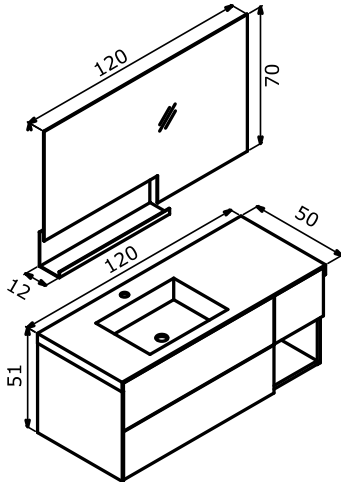

ORJA

Molino 105 Matt Powder Lacquer / Mat Pudra Lake

85 cm / 105 cm / 125 cm / 165 cm

**Semi Concealed Ceramic Sink
Marble Countertop**
Yarı Gömme Seramik Lavabo
Mermer Tezgah

**Body & Drawers;
Matt Lacquer MDF**
Gövde ve Çekmece; Mat Lake MDF