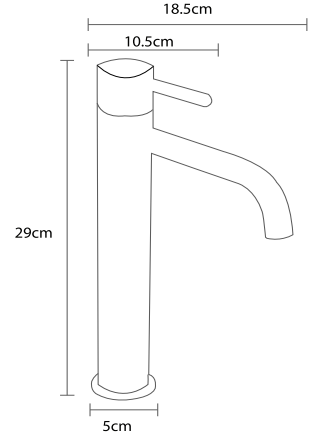

Ideal Working Pressure 5 Bar
Water Flow Rate 10-12 lt/Min

İdeal Çalışma Basıncı 5 Bar
Su Akış Miktarı Dakikada 10-12 Lt.