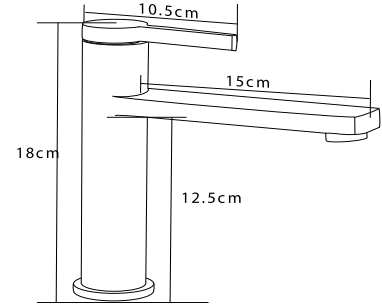

OYKA

YENİ

QUATTRO

BASIN FAUCET / LAVABO ARMATÜRÜ

Ceramic Cartridge
Zinc Handle
Body; %100 Brass
Ideal Working Pressure 5 Bar
Water Flow Rate 8-10 lt/Min

Seramik Kartuş
Zamak Kumanda Kolu
Gövde; %100 Pirinç
İdeal Çalışma Basıncı 5 Bar
Su Akış Miktarı Dakikada 8-10 Lt.

HIGH BASIN FAUCET / YÜKSEK LAVABO ARMATÜRÜ

Ceramic Cartridge
Zinc Handle
Body; %100 Brass
Ideal Working Pressure 5 Bar
Water Flow Rate 8-10 lt/Min

Seramik Kartuş
Zamak Kumanda Kolu
Gövde; %100 Pirinç
İdeal Çalışma Basıncı 5 Bar
Su Akış Miktarı Dakikada 8-10 Lt.

It is recommended to use filtered angle valve with products to prevent faucet damage due to all kind of pollution that may occur during installation.
Tesisatta oluşabilecek her türlü kirliliğin armatüre zararını önlemek için ürünle birlikte filtrelili ara musluk kullanılması tavsiye edilir.