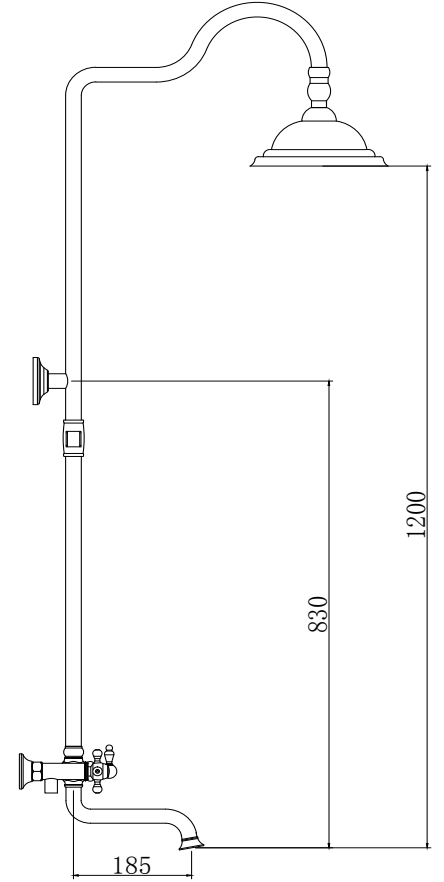

SHOWER SET / DUŞ SETİ

150cm Spiral Hose
120cm Slide Pipe Length
Single Function Hand Shower
Ideal Working Pressure 5 Bar
Water Flow Rate 10-12Lt/Min

150 cm Spiral Hortum
120 cm Sürgü Boru Uzunluğu
Tek Fonksiyonlu El Duşu
İdeal Çalışma Basıncı 5 Bar
Su Akış Miktarı Dakikada 10-12 Lt.

Technical Drawing:
Teknik Çizim: