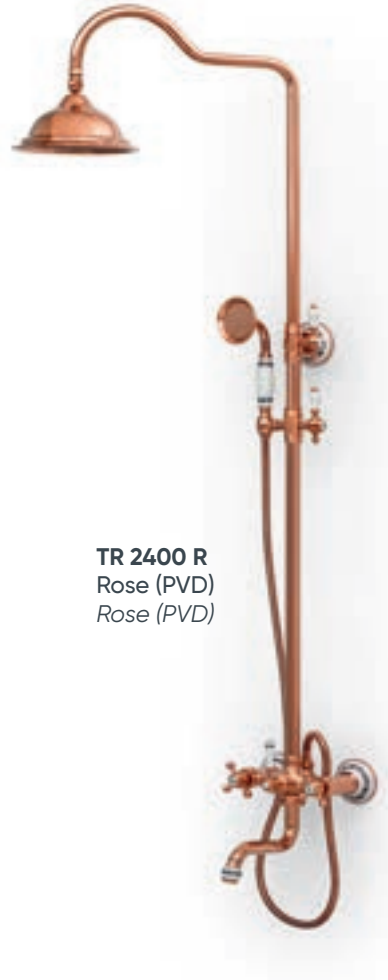

7.6 mm Salmastra
Tesisat Bağlantısı G 1/2

7.6 mm Packing

7.6 mm Salmastra

SHOWER SET / DUŞ SETİ

TR 2400 G
Gold (PVD)
Altın (PVD)

TR 2400 R
Rose (PVD)
Rose (PVD)

TR 1400 C
Chrome
Krom

150cm Spiral Hose
120cm Slide Pipe Length
Single Function Hand Shower
Ideal Working Pressure 5 Bar
Water Flow Rate 10-12Lt/Min