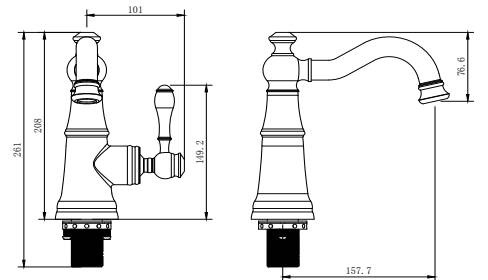

It is recommended to use filtered angle valve with products to prevent faucet damage due to all kind of pollution that may occur during installation.
Tesisatta oluşabilecek her türlü kirliliğin armatüre zararını önlemek için ürünle birlikte filtrelili ara musluk kullanılması tavsiye edilir.