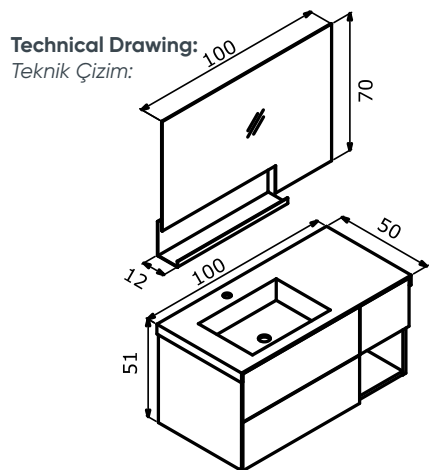

ORJA

Molino 105 Matt Powder Lacquer / Mat Pudra Lake

85 cm / 105 cm / 125 cm / 165 cm

**Semi Concealed Ceramic Sink
Marble Countertop**
Yarı Gömme Seramik Lavabo
Mermer Tezgah

**Body & Drawers;
Matt Lacquer MDF**
Gövde ve Çekmece; Mat Lake MDF