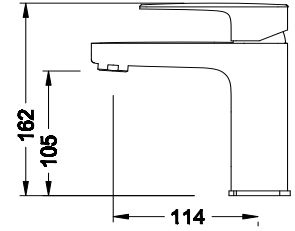

ZEUGMA

BASIN FAUCET / LAVABO ARMATÜRÜ

Ceramic Cartridge
%100 Brass
Ideal Working Pressure 5 Bar
Water Flow Rate 8-10 lt/Min

Seramik Kartuş
%100 Pirinç
İdeal Çalışma Basıncı 5 Bar
Su Akış Miktarı Dakikada 8-10 Lt.

Technical Drawing:
Teknik Çizim:

HIGH BASIN FAUCET / YÜKSEK LAVABO ARMATÜRÜ

Ceramic Cartridge
%100 Brass
Ideal Working Pressure 5 Bar
Water Flow Rate 10-12 lt/Min

Seramik Kartuş
%100 Pirinç
İdeal Çalışma Basıncı 5 Bar
Su Akış Miktarı Dakikada 10-12 Lt.

Technical Drawing:
Teknik Çizim:

It is recommended to use filtered angle valve with products to prevent faucet damage due to all kind of pollution that may occur during installation.
Tesisatta oluşabilecek her türlü kirliliğin armatüre zararını önlemek için ürünle birlikte filtrelili ara musluk kullanılması tavsiye edilir.